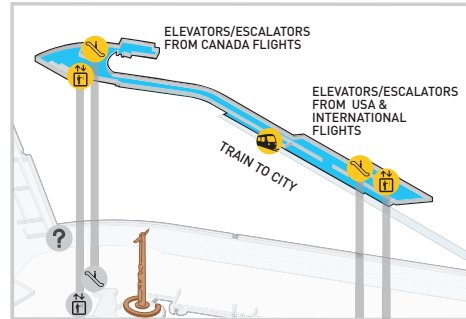

MAIN TERMINAL MAP

WITH WALKING TIMES

- | | | |
|---------------------------------------|-------------------------------------|------------------------|
| Before Security | Chapel | Car Rentals |
| After Security | Children's Play Area (unsupervised) | Courtesy Shuttles |
| Moving Walkway | Fairmont Vancouver Airport Hotel | Passenger Pickup |
| Information | Food Court | Sedans |
| Elevators | Health Care Services | Short Term Parking |
| Escalators | Security Checkpoint | South Terminal Shuttle |
| To Level 4 Train to City | Washrooms* | Taxis |
| USCBP USA Customs & Border Protection | Dog Relief Area | Train to City |

Beyond, Every Day.

*All washroom facilities are accessible to people with disabilities.

Free Wi-Fi @yvrairport

‡Expected completion: 2015