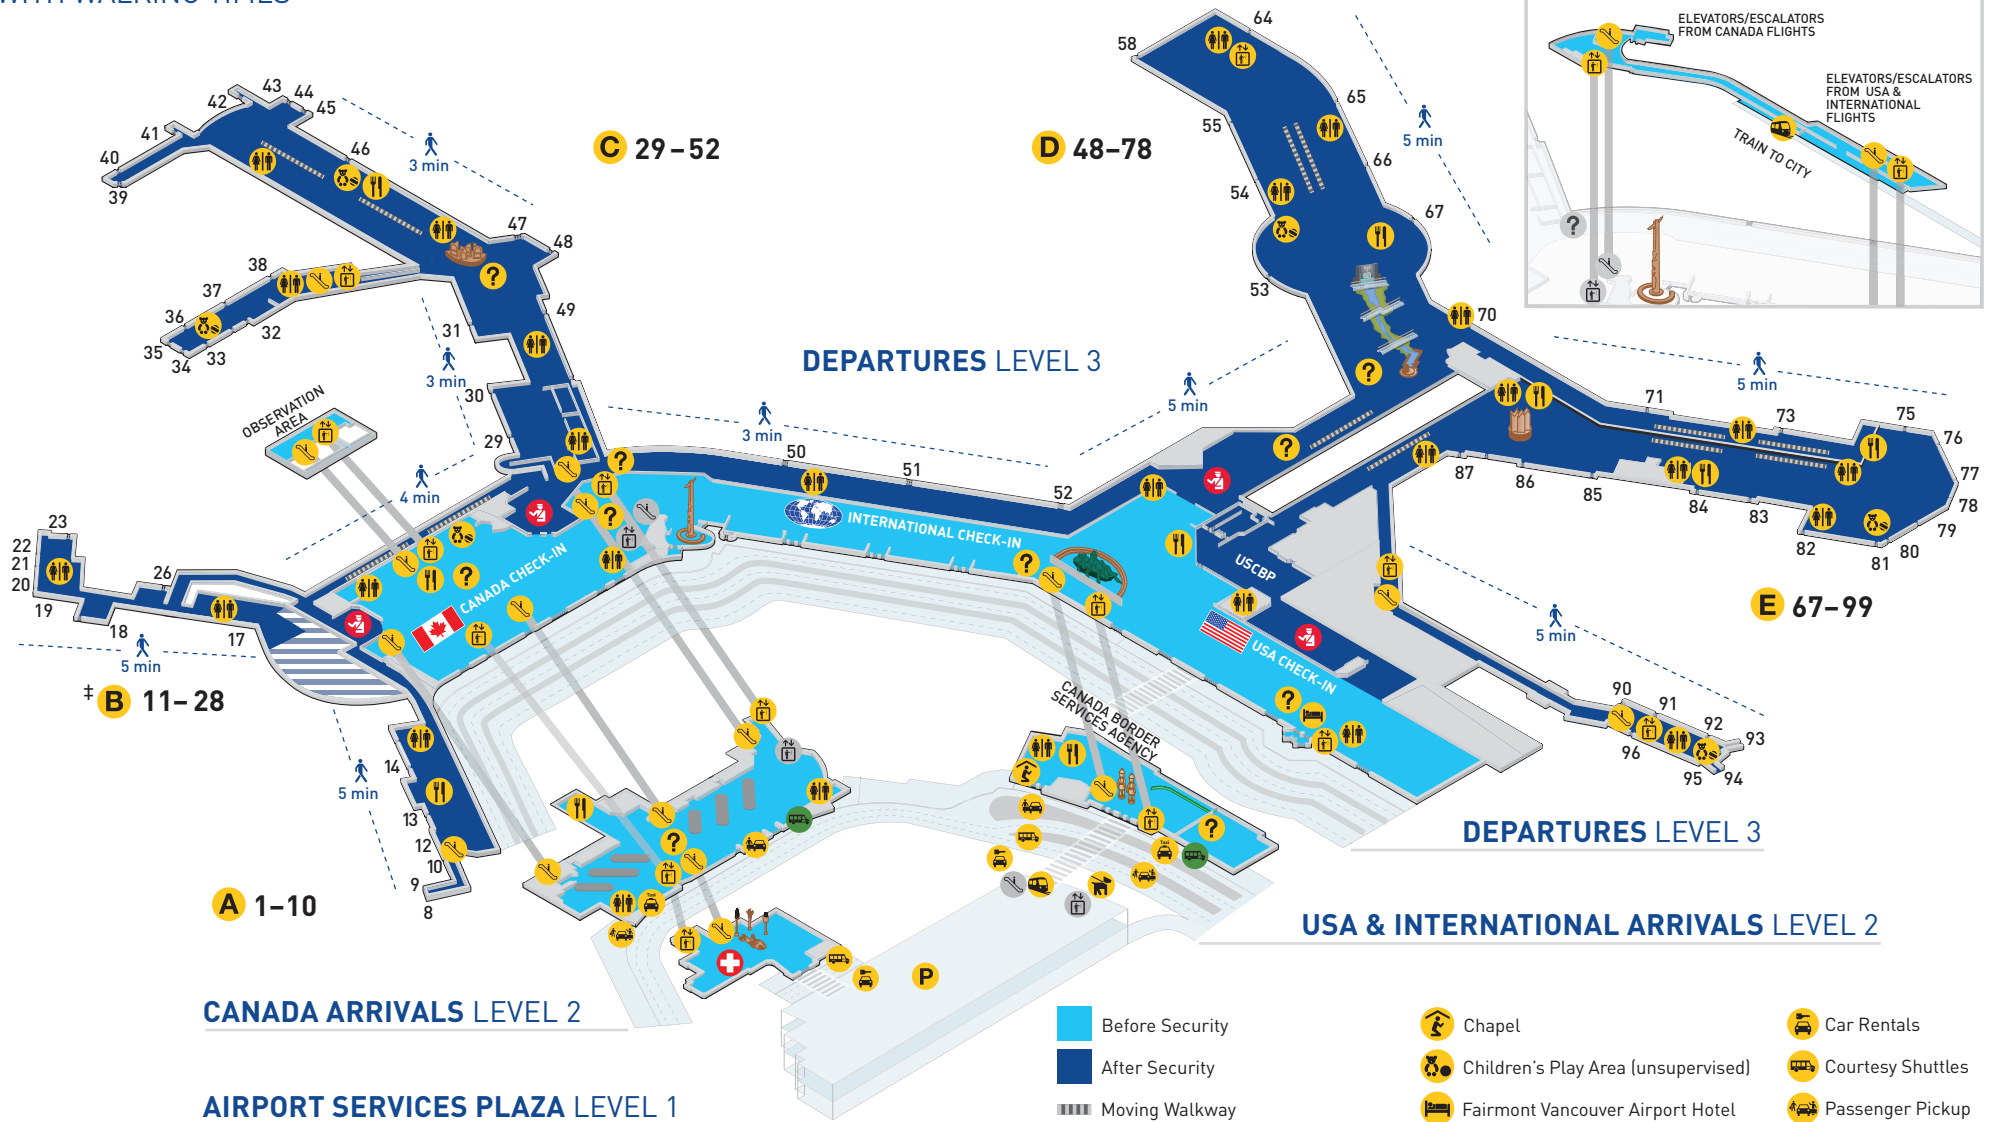

MAIN TERMINAL MAP

WITH WALKING TIMES

- | | | |
|---------------------------------------|-------------------------------------|------------------------|
| Before Security | Chapel | Car Rentals |
| After Security | Children's Play Area (unsupervised) | Courtesy Shuttles |
| Moving Walkway | Fairmont Vancouver Airport Hotel | Passenger Pickup |
| Information | Food Court | Sedans |
| Elevators | Health Care Services | Short Term Parking |
| Escalators | Security Checkpoint | South Terminal Shuttle |
| To Level 4 Train to City | Washrooms* | Taxis |
| USCBP USA Customs & Border Protection | Dog Relief Area | Train to City |

Beyond, Every Day.

*All washroom facilities are accessible to people with disabilities.

Free Wi-Fi @yvrairport

‡Expected completion: 2015