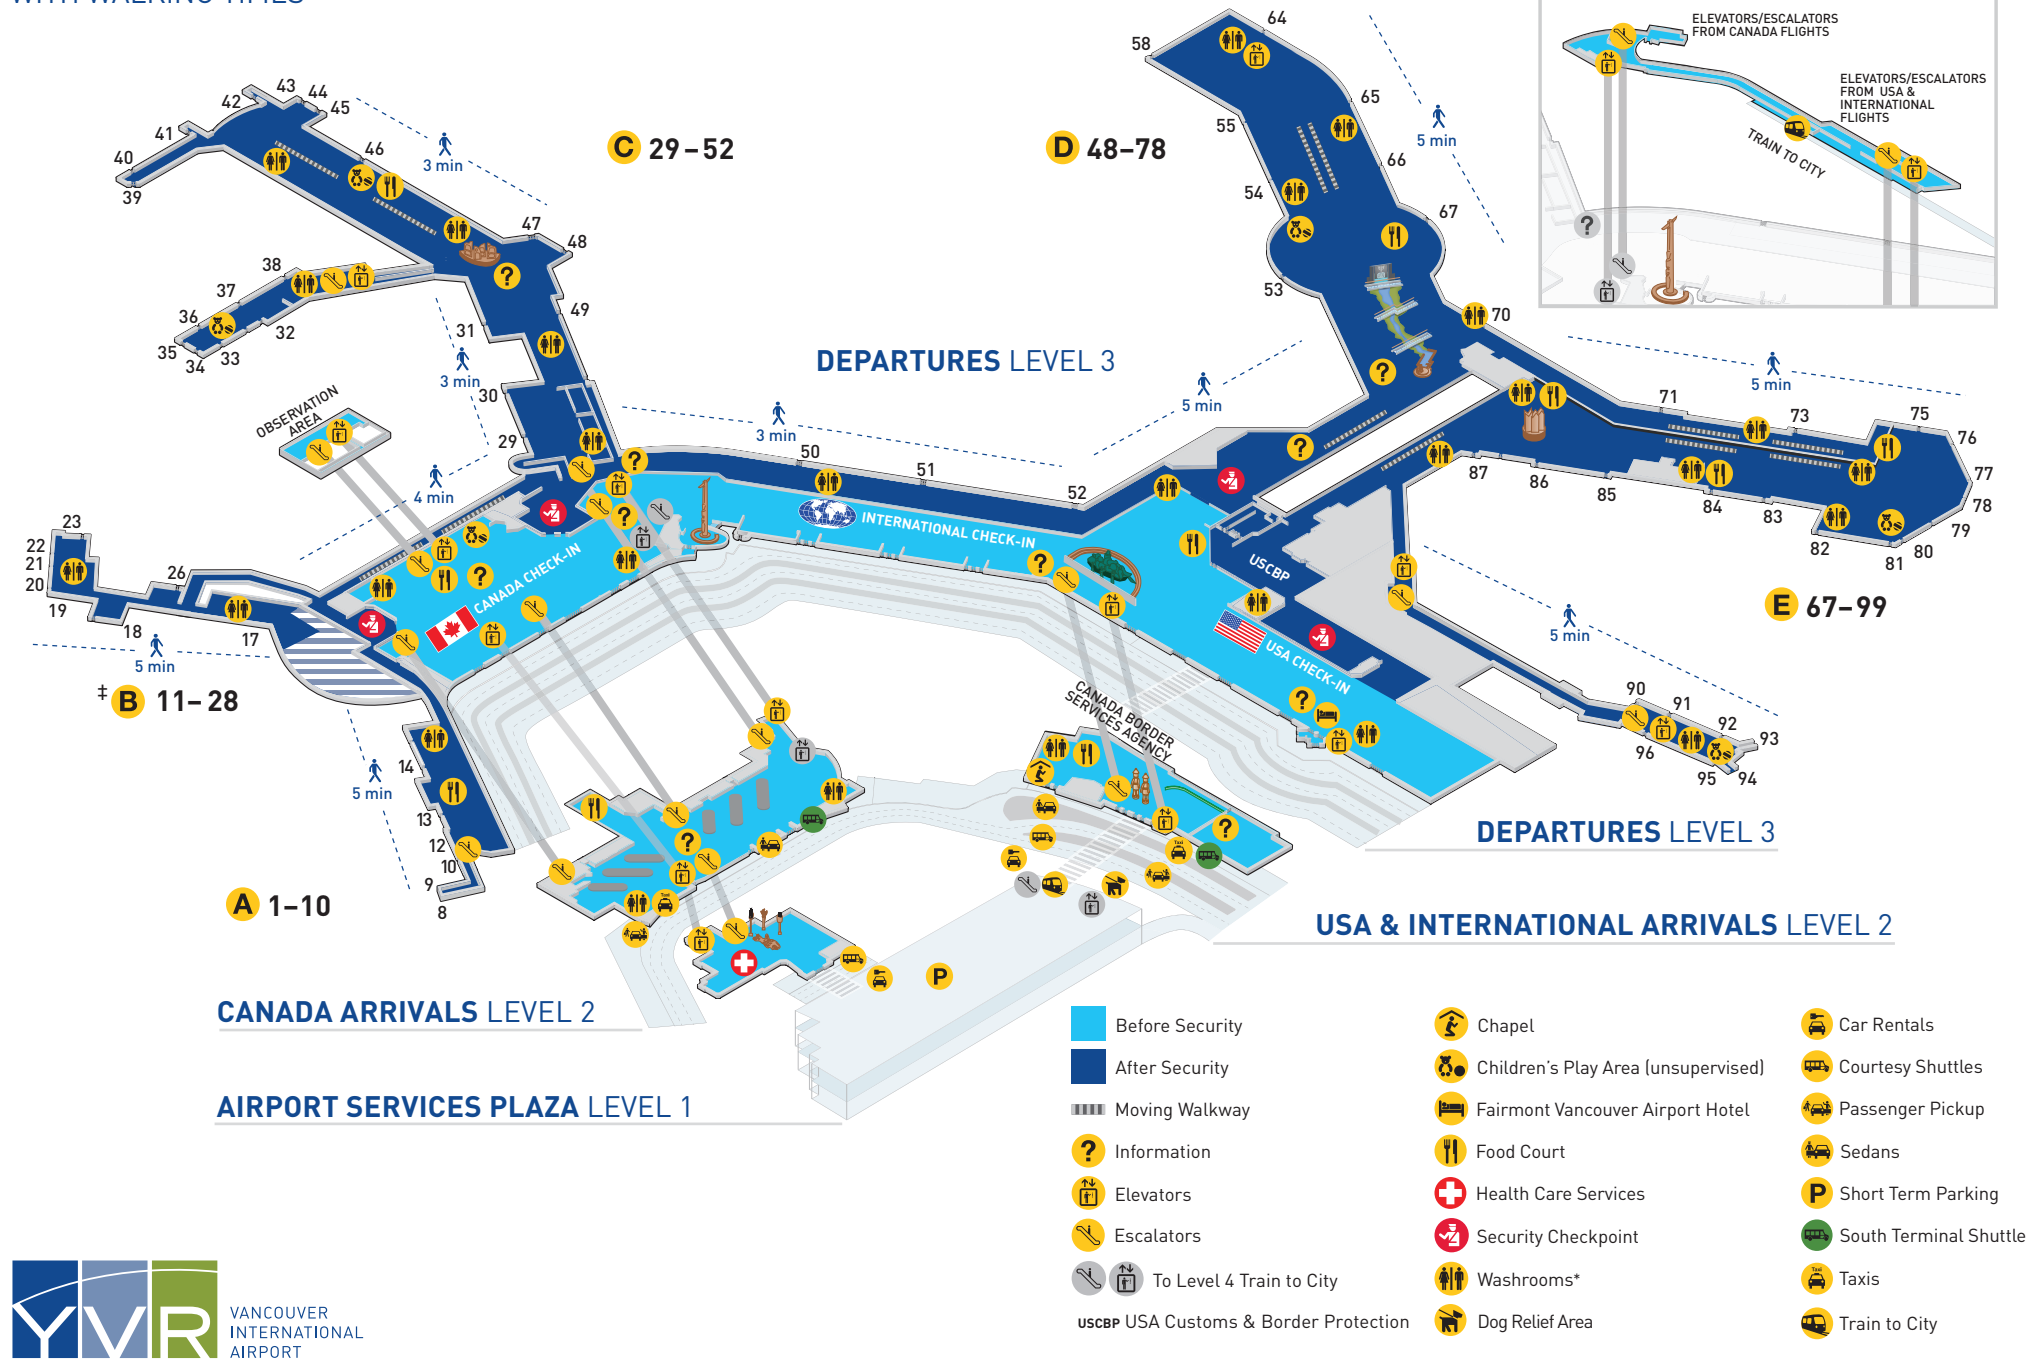

MAIN TERMINAL MAP

WITH WALKING TIMES

- | | | |
|---------------------------------------|-------------------------------------|------------------------|
| Before Security | Chapel | Car Rentals |
| After Security | Children's Play Area (unsupervised) | Courtesy Shuttles |
| Moving Walkway | Fairmont Vancouver Airport Hotel | Passenger Pickup |
| Information | Food Court | Sedans |
| Elevators | Health Care Services | Short Term Parking |
| Escalators | Security Checkpoint | South Terminal Shuttle |
| To Level 4 Train to City | Washrooms* | Taxis |
| USCBP USA Customs & Border Protection | Dog Relief Area | Train to City |

Beyond, Every Day.

*All washroom facilities are accessible to people with disabilities.

Free Wi-Fi @yvrairport

‡Expected completion: 2015