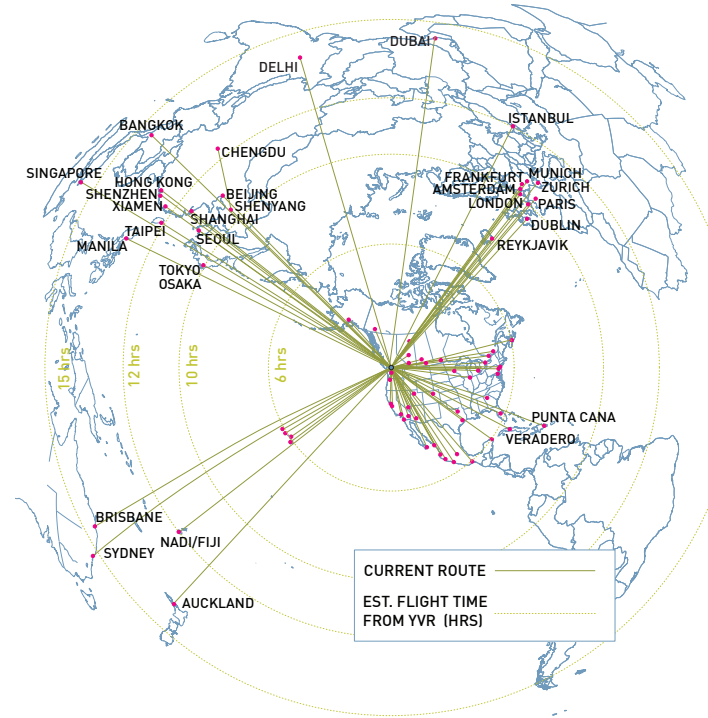

Mexico	CODE	AIRLINE	FLIGHTS / WEEK	
			SUMMER	WINTER
Cancun	CUN	AC, F8, WG, WS	12	38
Guadalajara	GDL	F8	4	3
Huatulco	HUX	WS	0	4
Ixtapa/Zihuatenejo	ZIH	AC, WS	0	1
Mazatlan	MZT	WG,WS	1	3
Mexico City	MEX	AC, AM	21	21
Puerto Vallarta	PVR	AC, F8, WG, WS	6	29
San Jose Del Cabo	SJD	AC, WG, WS	6	16

Updated: December 2024

2025 NON-STOP DESTINATIONS

British Columbia & North America

2025 NON-STOP DESTINATIONS

International

Asia	CODE	AIRLINE	FLIGHTS / WEEK	
			SUMMER	WINTER
Bangkok	BKK	AC	0	7
Beijing	PEK	AC, CA	10	11
Chengdu	TFU	3U	2	2
Delhi	DEL	AI	7	7
Dubai	DXB	AC	0	3
Hong Kong	HKG	AC, CX, HX	26	23
Manila	MNL	PR	7	7
Osaka	KIX	AC	4	0
Seoul	ICN	AC, KE	18	21
Shanghai	PVG	AC	7	7
Shenzhen	SZX	HU	1	1
Singapore	SIN	AC	4	5
Taipei	TPE	BR, CI	14	14
Tokyo-Haneda	HND	NH	7	7
Tokyo-Narita	NRT	AC, JL, ZG	19	18
Xiamen	XMN	MF	2	2

Caribbean / Central America	CODE	AIRLINE	FLIGHTS / WEEK	
			SUMMER	WINTER
Punta Cana	PUJ	WG	1	1
Varadero	VRA	WG	1	1

* Delta Air Lines includes Delta Connections
 ** United Airlines includes United Express
 + Air Canada includes flights operated by Air Canada Jazz & Air Canada Rouge
 ++ WestJet includes flights operated by WestJet Encore
 +++ Alaska Airlines includes flights operated by Horizon Air