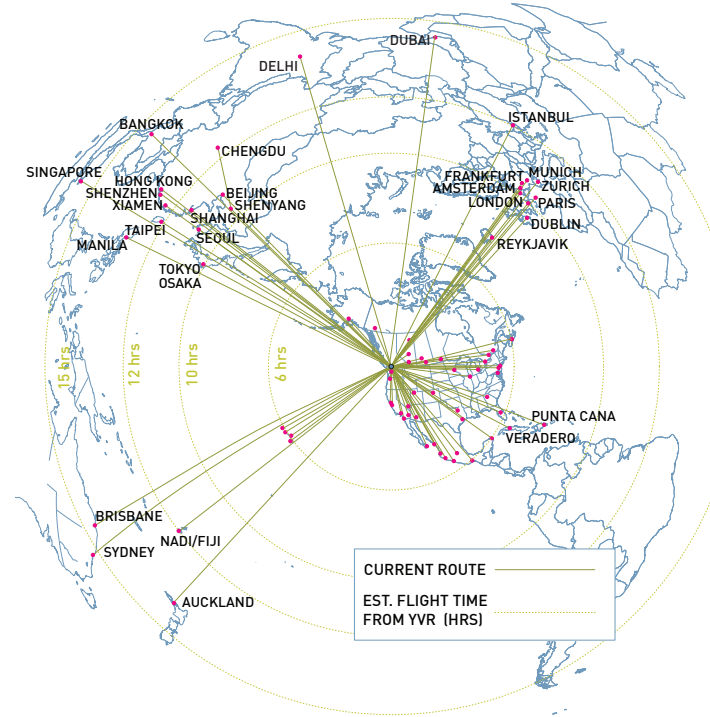

United States	CODE	AIRLINE	FLIGHTS / WEEK	
			SUMMER	WINTER
Anchorage	ANC	AC	7	0
Atlanta	ATL	WS	10	4
Austin	AUS	AC	2	0
Chicago	ORD	AA, AC, UA	25	14
Dallas	DFW	AA	14	14
Denver	DEN	AC, UA	42	28
Detroit	DTW	WS	7	0
Fort Lauderdale	FLL	WS	0	1
Honolulu	HNL	AC, WS	14	24
Houston	IAH	AC, UA	20	7
Kahului	OGG	AC, WS	4	16
Kona	KOA	AC, WS	0	7
Las Vegas	LAS	AC, F8, WS	27	32
Lihue	LIH	WS	0	4
Los Angeles	LAX	AA, AC, F8, UA, WS	75	47
Miami	MIA	AC	2	6
Minneapolis	MSP	DL	14	7
Nashville	BNA	WS	2	0
New York	JFK	B6	7	7
Newark	EWR	AC, UA	21	7
Orange County	SNA	AC, WS	11	7
Orlando	MCO	WS	1	2
Palm Springs	PSP	AC, WS	2	18
Phoenix	PHX	AC, WS	16	13
Portland	PDX	AC, AS	35	21
Sacramento	SMF	AC	14	7
Salt Lake City	SLC	DL	14	14
San Diego	SAN	AC, WS	16	14
San Francisco	SFO	AC, F8, UA, WS	77	53
Seattle	SEA	AC, AS, DL	118	85
Washington DC	IAD	AC, UA	12	0
Seattle	SEA	AC, AS, DL	125	91
Washington DC	IAD	AC, UA	13	0

Updated: September 2024

2024 NON-STOP DESTINATIONS

British Columbia & North America

2024 NON-STOP DESTINATIONS

International

Asia	CODE	AIRLINE	FLIGHTS / WEEK	
			SUMMER	WINTER
Bangkok	BKK	AC	0	5
Beijing (Via Shenyang)	PEK (SHE)	CA	1	1
Chengdu	TFU	3U	1	1
Delhi	DEL	AI	7	7
Dubai	DXB	AC	0	4
Hong Kong	HKG	AC, CX	21	24
Manila	MNL	PR	7	7
Osaka	KIX	AC	6	0
Seoul	ICN	AC, KE	17	21
Shanghai	PVG	AC	4	4
Shenzhen	SZX	HU	1	1
Singapore	SIN	AC	5	5
Taipei	TPE	BR, CI	14	14
Tokyo-Haneda	HND	NH	7	7
Tokyo-Narita	NRT	AC, JL, ZG	19	18
Xiamen	XMN	MF	1	1

Caribbean / Central America	CODE	AIRLINE	FLIGHTS / WEEK	
			SUMMER	WINTER
Varadero	VRA	WG	0	1

* Delta Air Lines includes Delta Connections
 ** United Airlines includes United Express
 + Air Canada includes flights operated by Air Canada Jazz & Air Canada Rouge
 ++ WestJet includes flights operated by WestJet Encore
 +++ Alaska Airlines includes flights operated by Horizon Air