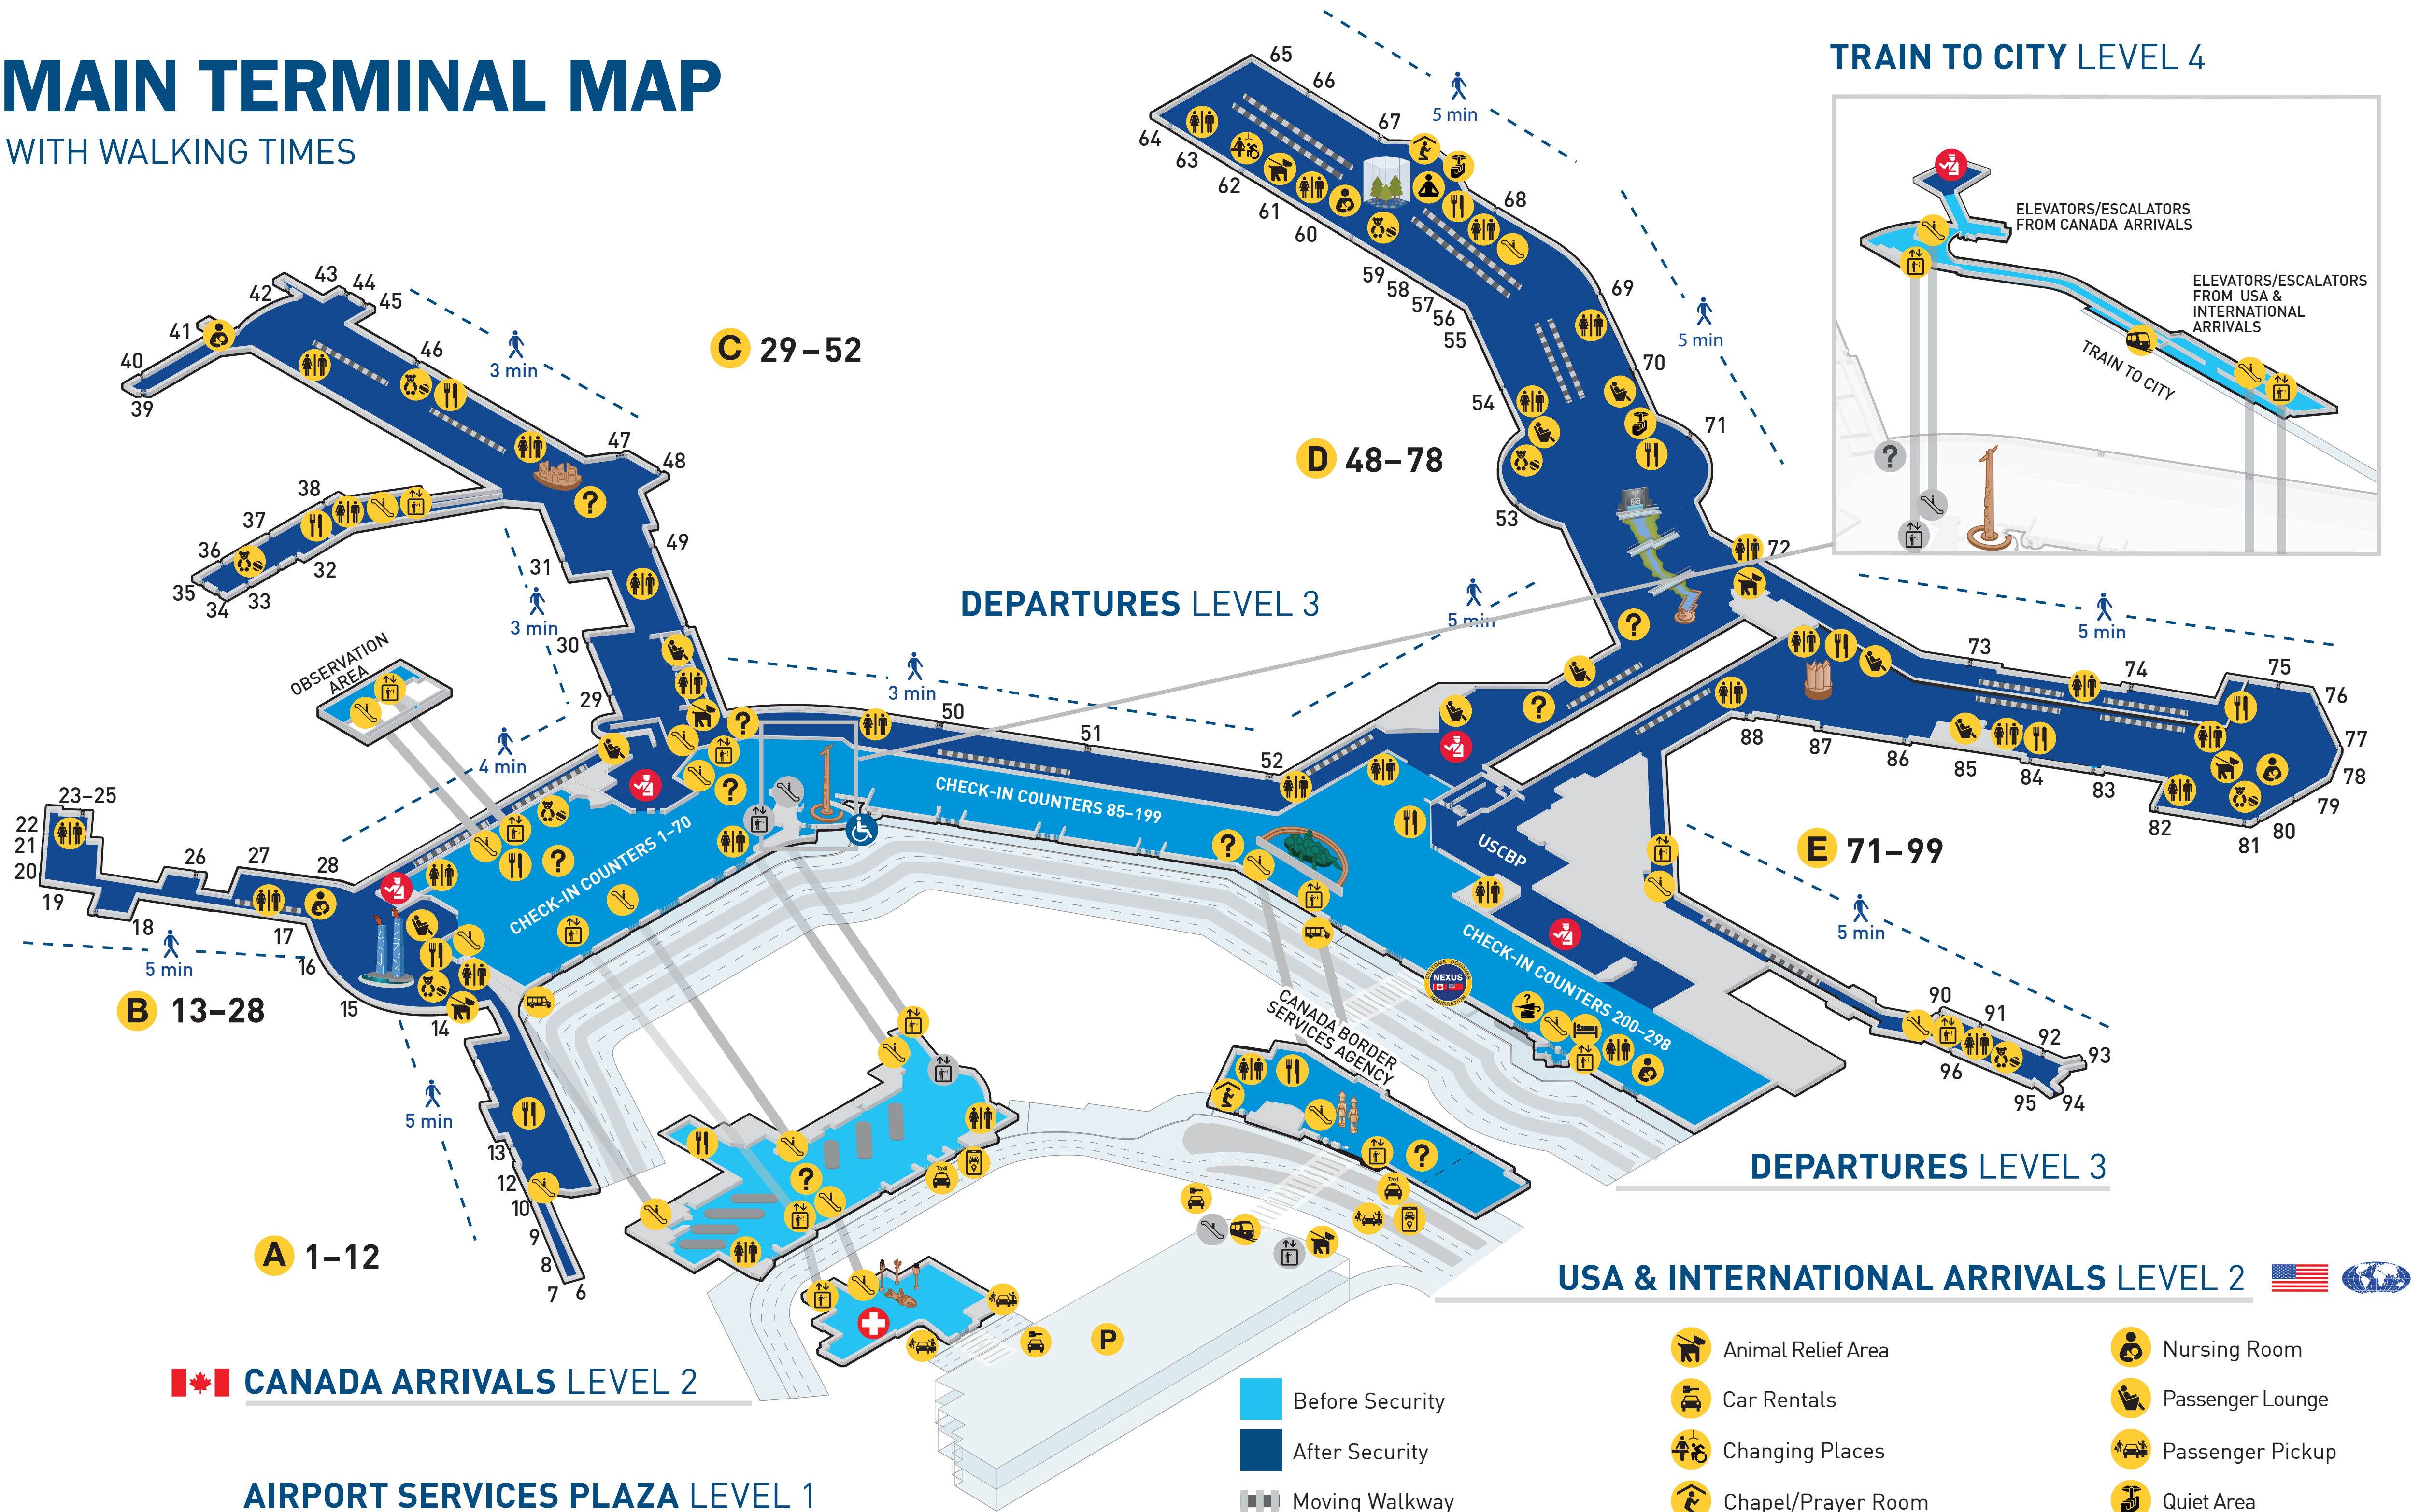

# MAIN TERMINAL MAP

WITH WALKING TIMES

CANADA ARRIVALS LEVEL 2

AIRPORT SERVICES PLAZA LEVEL 1

USA & INTERNATIONAL ARRIVALS LEVEL 2

Free Wi-Fi: @yvrairport

\*All washroom facilities are accessible to people with disabilities.

Before Security

After Security

Moving Walkway

Elevators

Escalators

Information

To Level 4 Train to City

uscbp USA Customs & Border Protection

Fairmont Vancouver Airport Hotel

Food Court

Health Care Services

Lost & Found

Nursing Room

Passenger Lounge

Passenger Pickup

Quiet Area

Ride App Pick-up

Security Checkpoint

Short Term Parking

Taxis

Train to City

Washrooms\*

Yoga Room