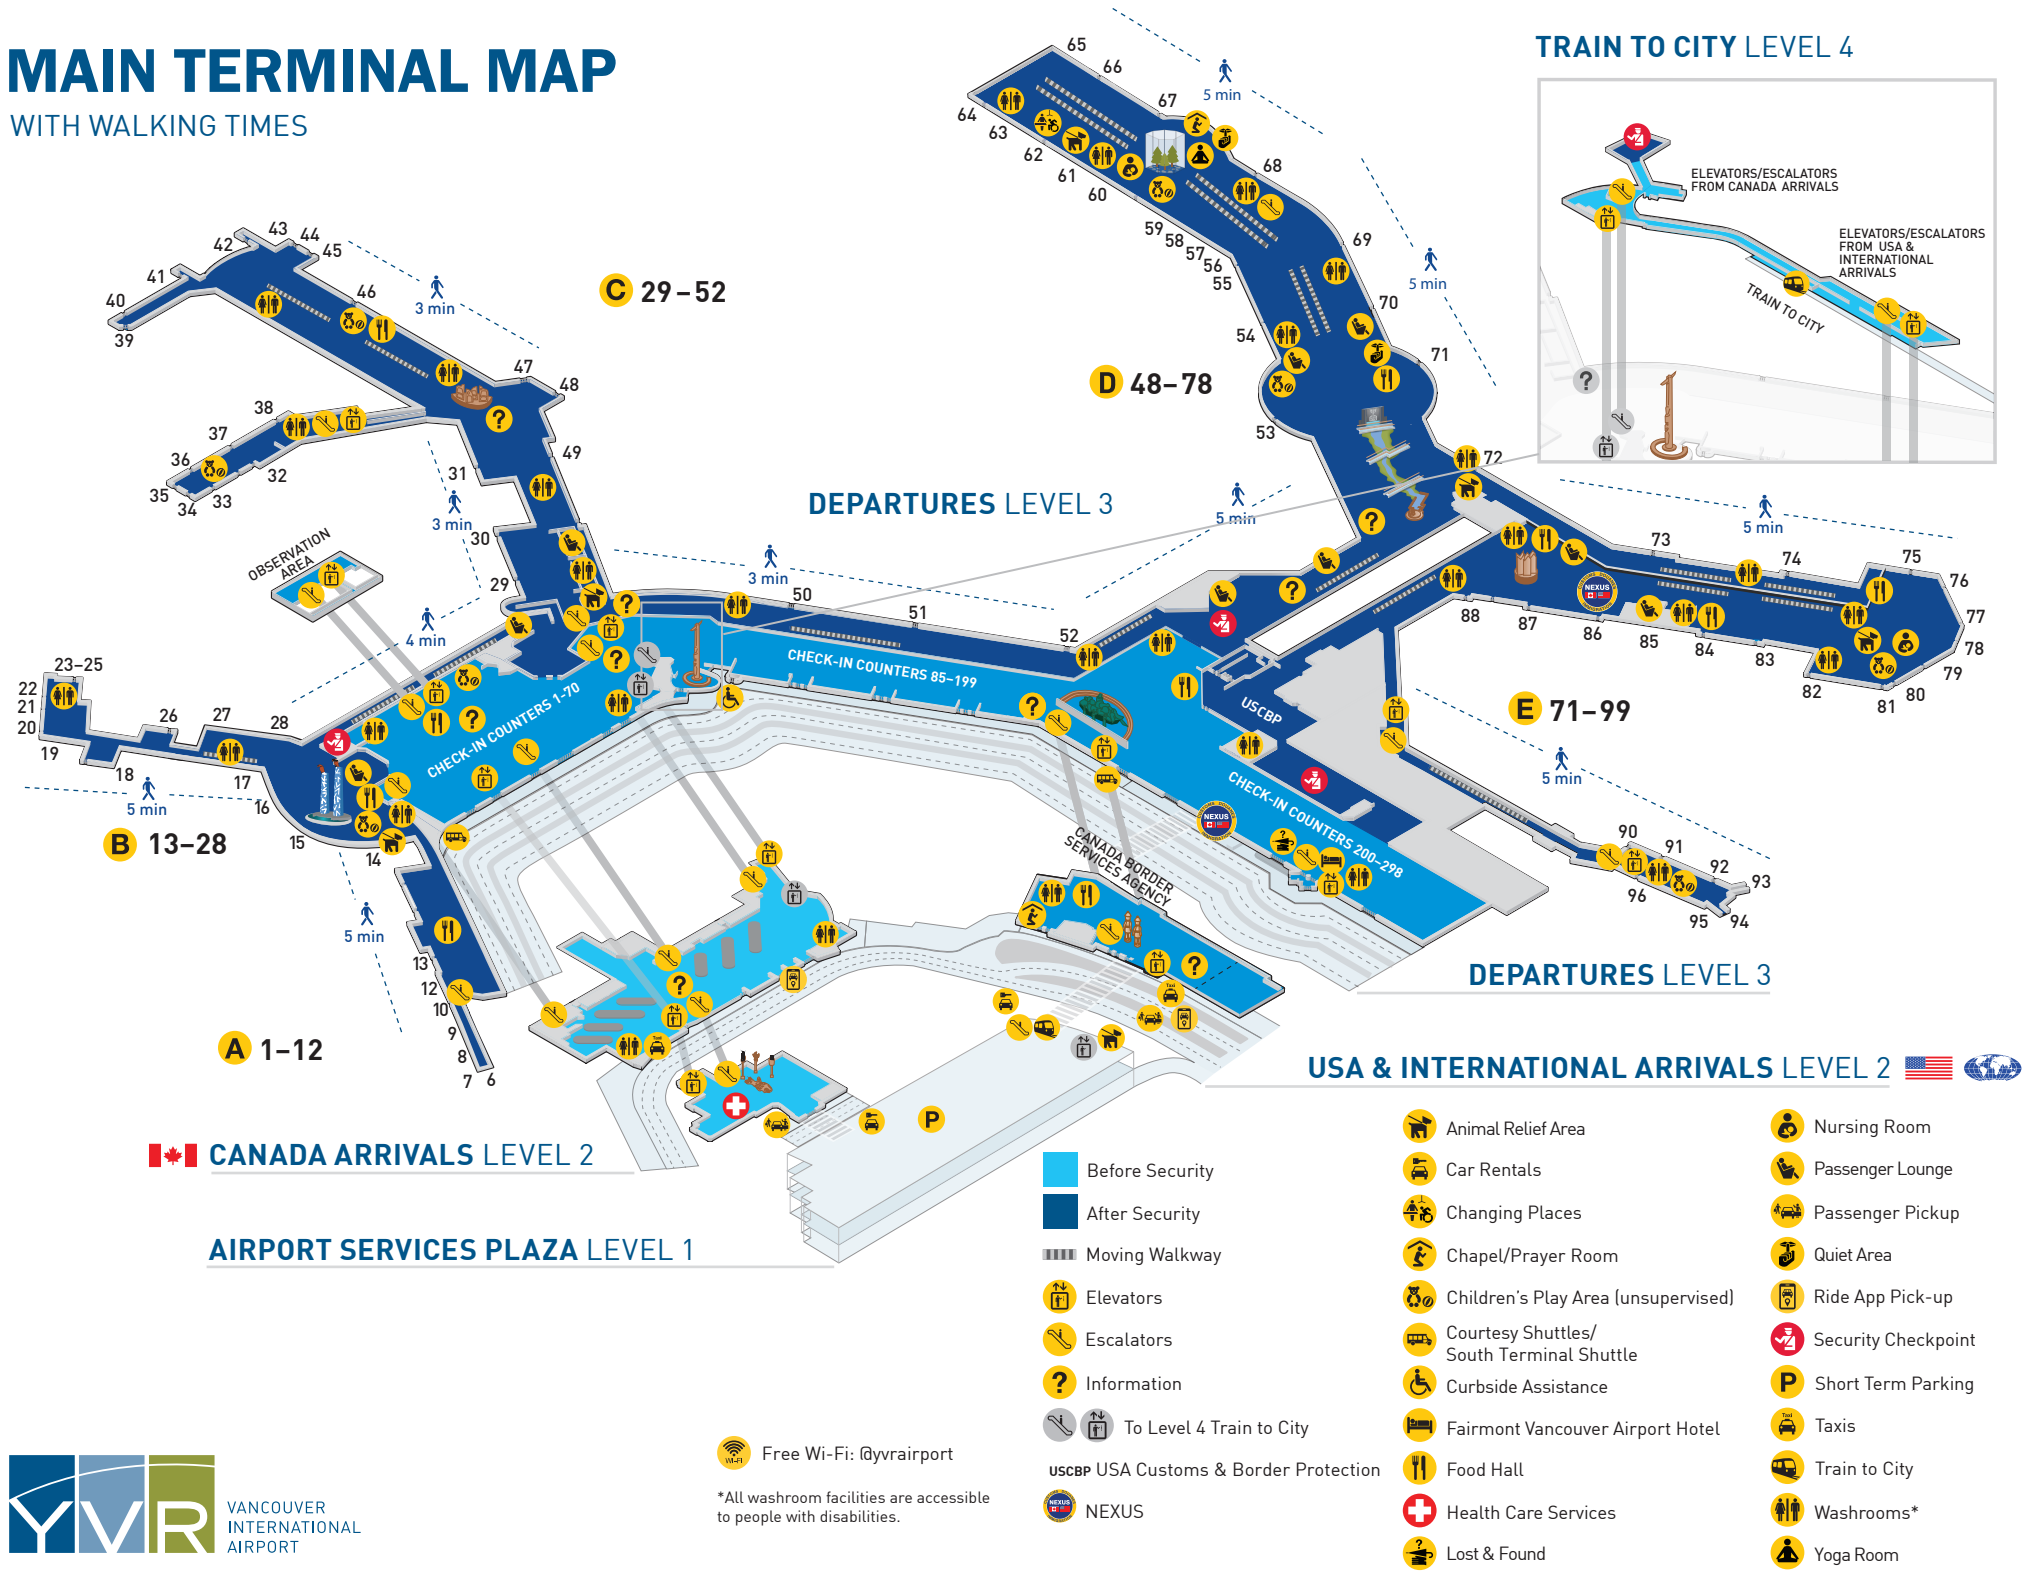

# MAIN TERMINAL MAP

WITH WALKING TIMES

CANADA ARRIVALS LEVEL 2

AIRPORT SERVICES PLAZA LEVEL 1

Before Security

After Security

Moving Walkway

Elevators

Escalators

Information

To Level 4 Train to City

USCBP USA Customs & Border Protection

NEXUS

Free Wi-Fi: @yvrairport

\*All washroom facilities are accessible to people with disabilities.

- Animal Relief Area
- Car Rentals
- Changing Places
- Chapel/Prayer Room
- Children's Play Area (unsupervised)
- Courtesy Shuttles/South Terminal Shuttle
- Curbside Assistance
- Fairmont Vancouver Airport Hotel
- Food Hall
- Health Care Services
- Lost & Found
- Nursing Room
- Passenger Lounge
- Passenger Pickup
- Quiet Area
- Ride App Pick-up
- Security Checkpoint
- Short Term Parking
- Taxis
- Train to City
- Washrooms\*
- Yoga Room