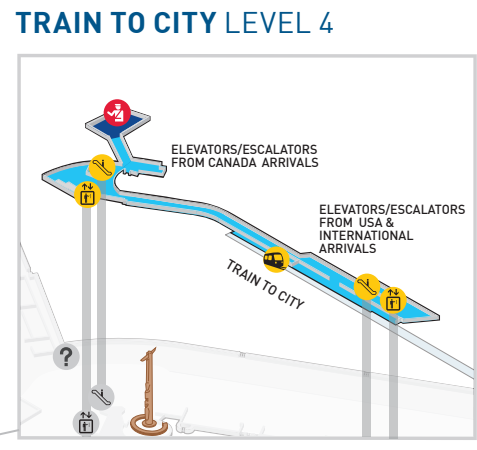

# MAIN TERMINAL MAP

WITH WALKING TIMES

CANADA ARRIVALS LEVEL 2

AIRPORT SERVICES PLAZA LEVEL 1

Before Security

After Security

Moving Walkway

Elevators

Escalators

Information

To Level 4 Train to City

USCBP USA Customs & Border Protection

NEXUS

Free Wi-Fi: @yvrairport

\*All washroom facilities are accessible to people with disabilities.

- Animal Relief Area
- Car Rentals
- Changing Places
- Chapel/Prayer Room
- Children's Play Area (unsupervised)
- Courtesy Shuttles/South Terminal Shuttle
- Curbside Assistance
- Fairmont Vancouver Airport Hotel
- Food Hall
- Health Care Services
- Lost & Found
- Nursing Room
- Passenger Lounge
- Passenger Pickup
- Quiet Area
- Ride App Pick-up
- Security Checkpoint
- Short Term Parking
- Taxis
- Train to City
- Washrooms\*
- Yoga Room